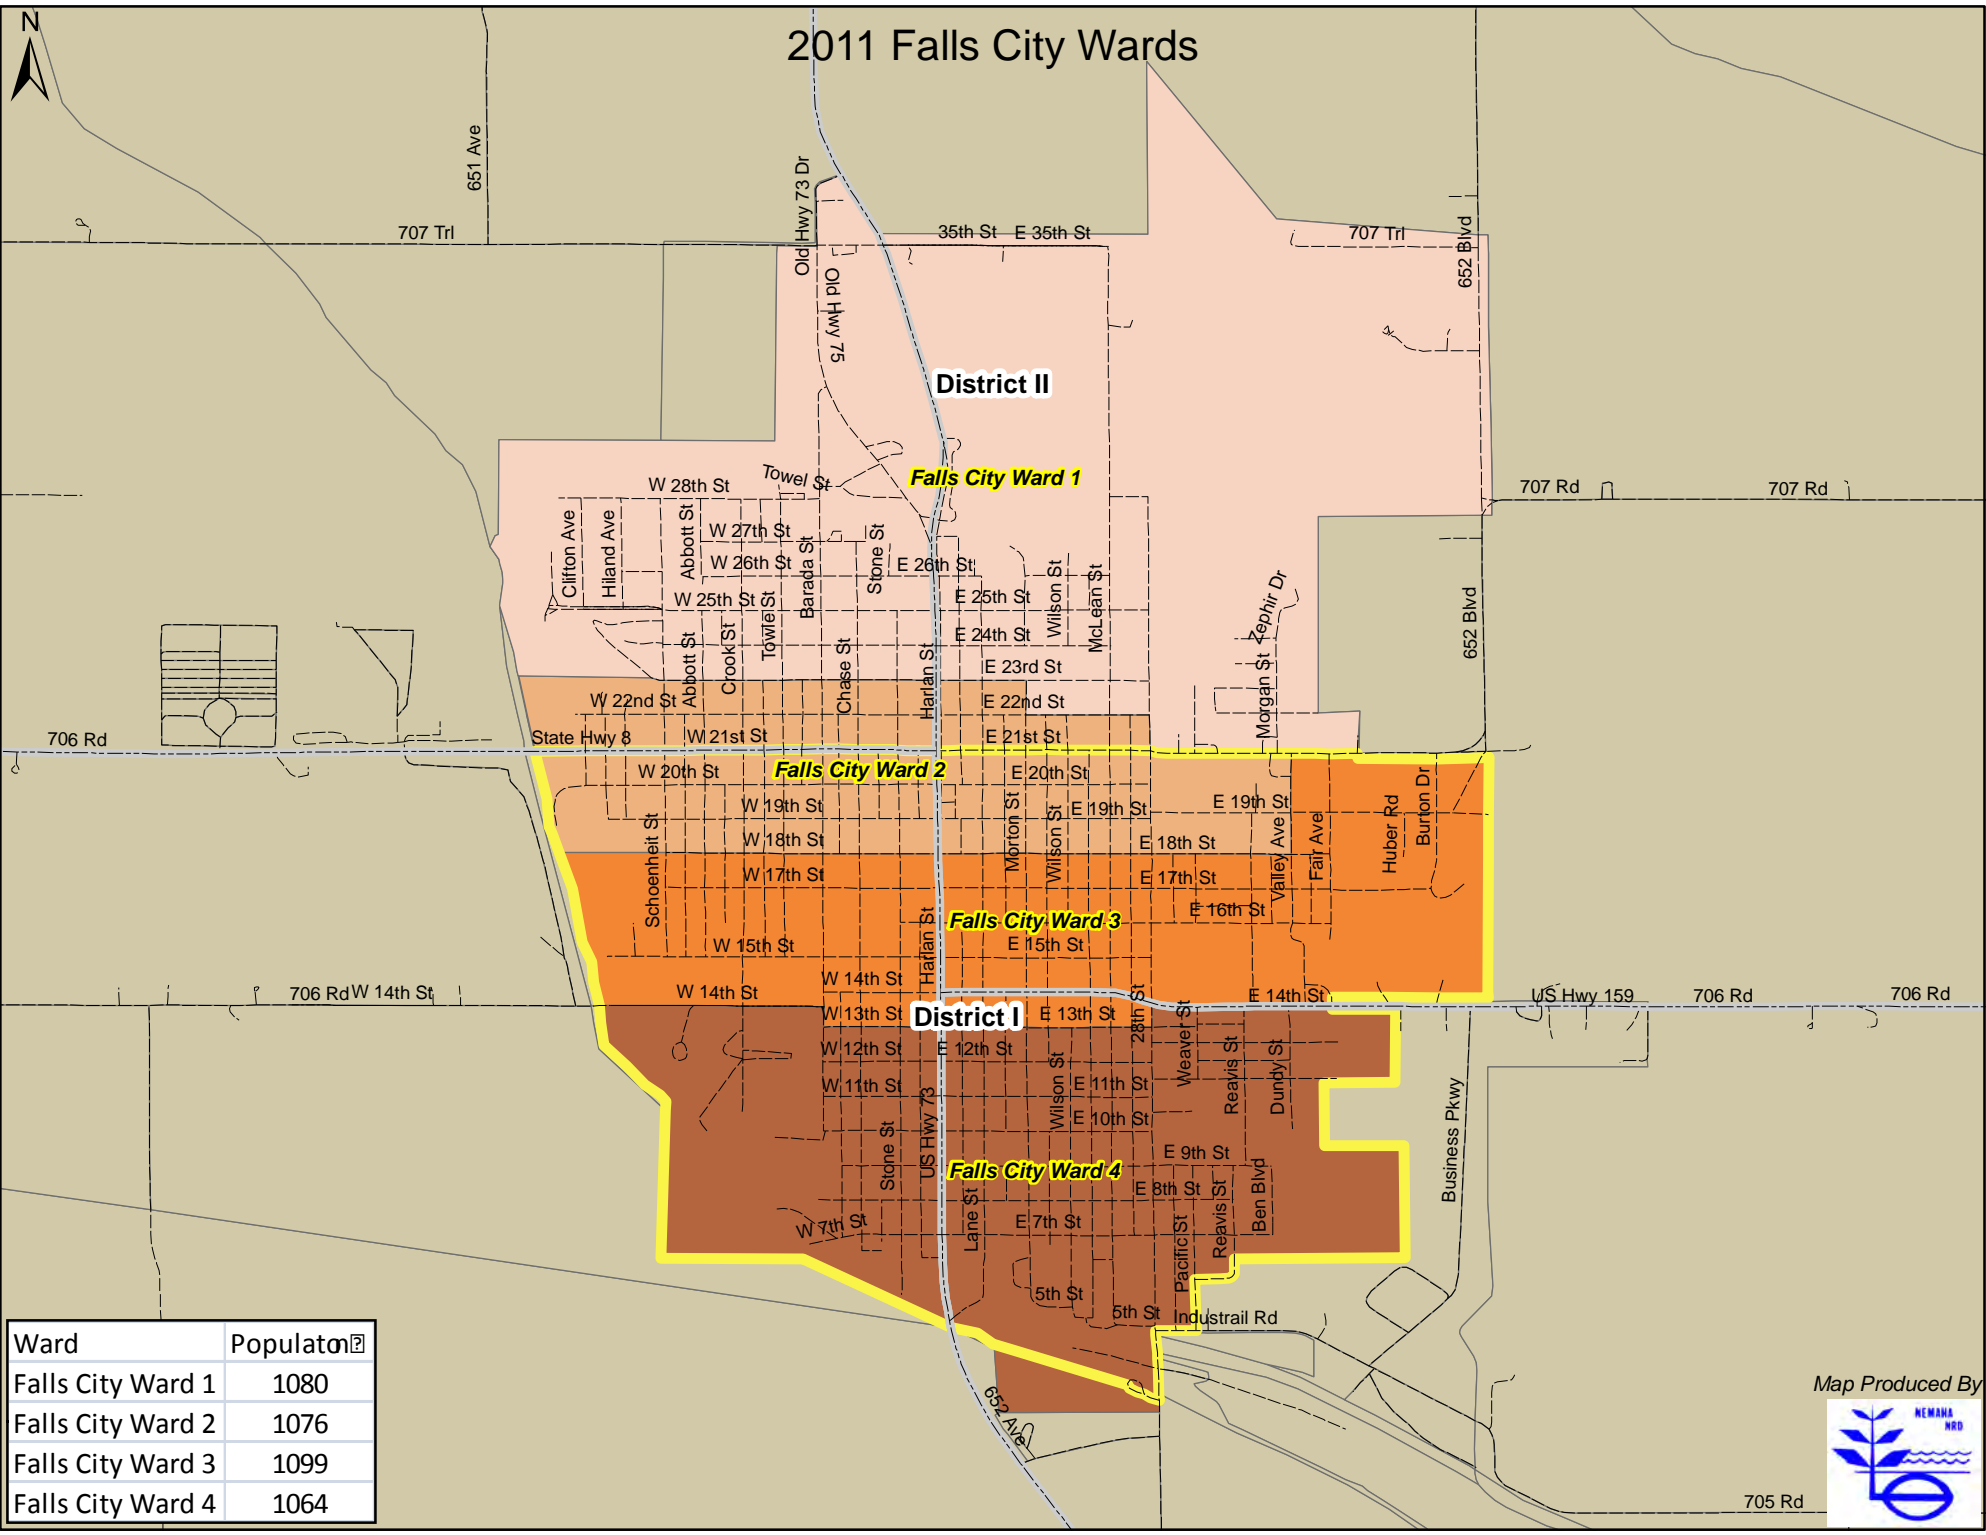

# 2011 Falls City Wards

Ward	Population
Falls City Ward 1	1080
Falls City Ward 2	1076
Falls City Ward 3	1099
Falls City Ward 4	1064