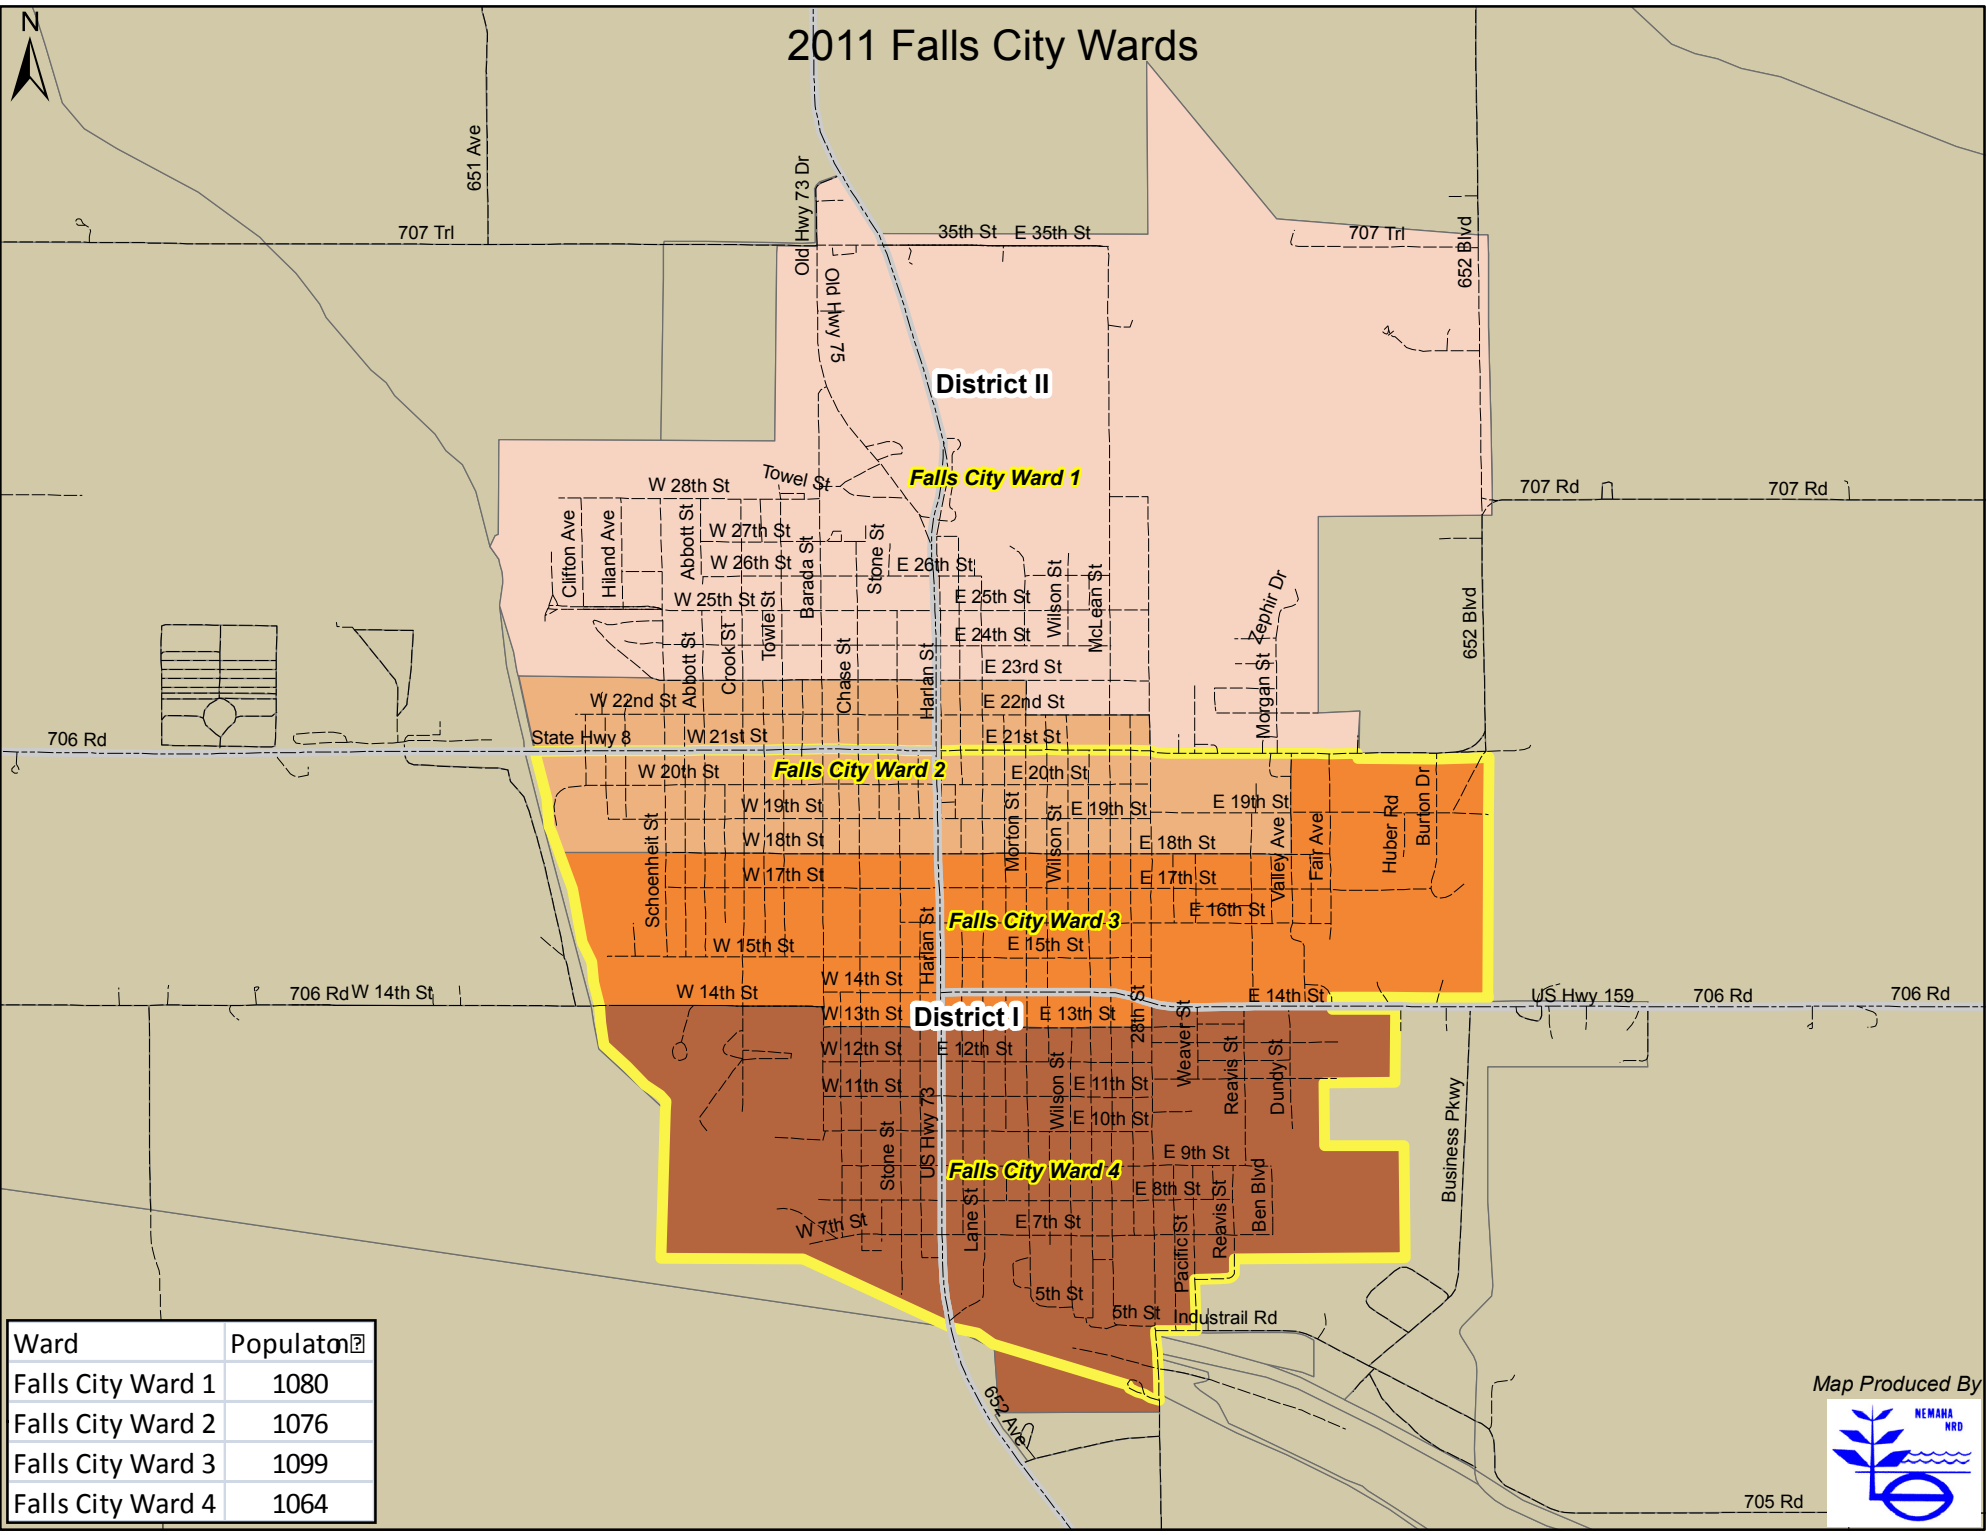

2011 Falls City Wards

Ward	Population
Falls City Ward 1	1080
Falls City Ward 2	1076
Falls City Ward 3	1099
Falls City Ward 4	1064

Map Produced By

705 Rd